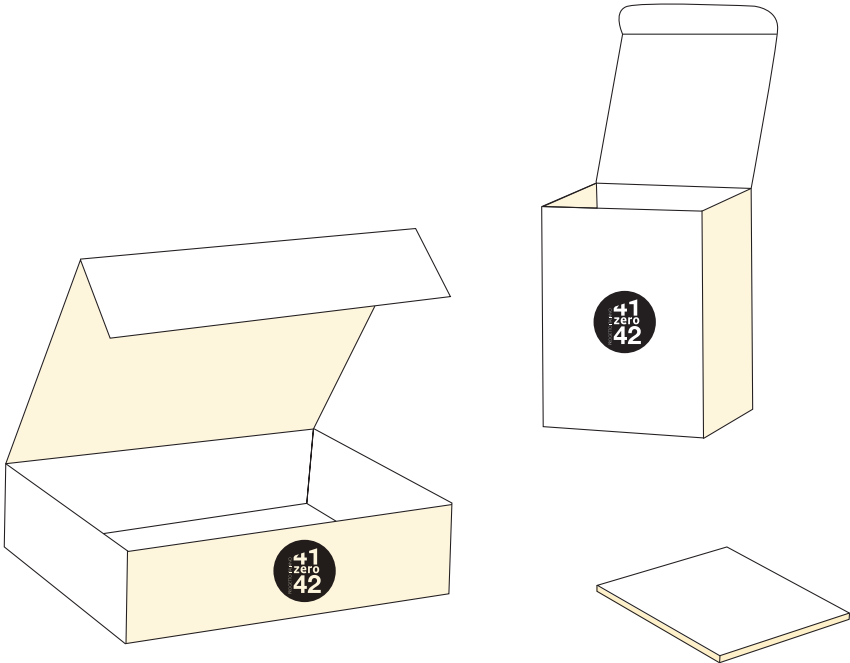

MERCHANDISING
2020

ANOTHER VISION FOR CERAMIC DESIGN.

MERCHANDISING 2020

06 COLLECTIONS DISPLAY

07 BOARDS

12 METAL BOX

13 SET BOARDS

14 FRAME

16 RULER

17 BLOCK

18 POSTER

24 IDEAL CORNER

46 TECHNICOLOR BOX

47 FUTURA BOX

48 BISCUIT BOX

49 SUNDAY BOX

CODE **P410768/3**

DIMENSIONI - SIZES 131 x H 89 x 55 cm

PESO (MOBILE VUOTO) - WEIGHT (EMPTY DISPLAY) 34,00 Kg

PESO (COLLECTIONS DISPLAY + BOARDS) - WEIGHT (COLLECTIONS DISPLAY + BOARDS) 209 Kg

PREZZO - PRICE 1350,00 €