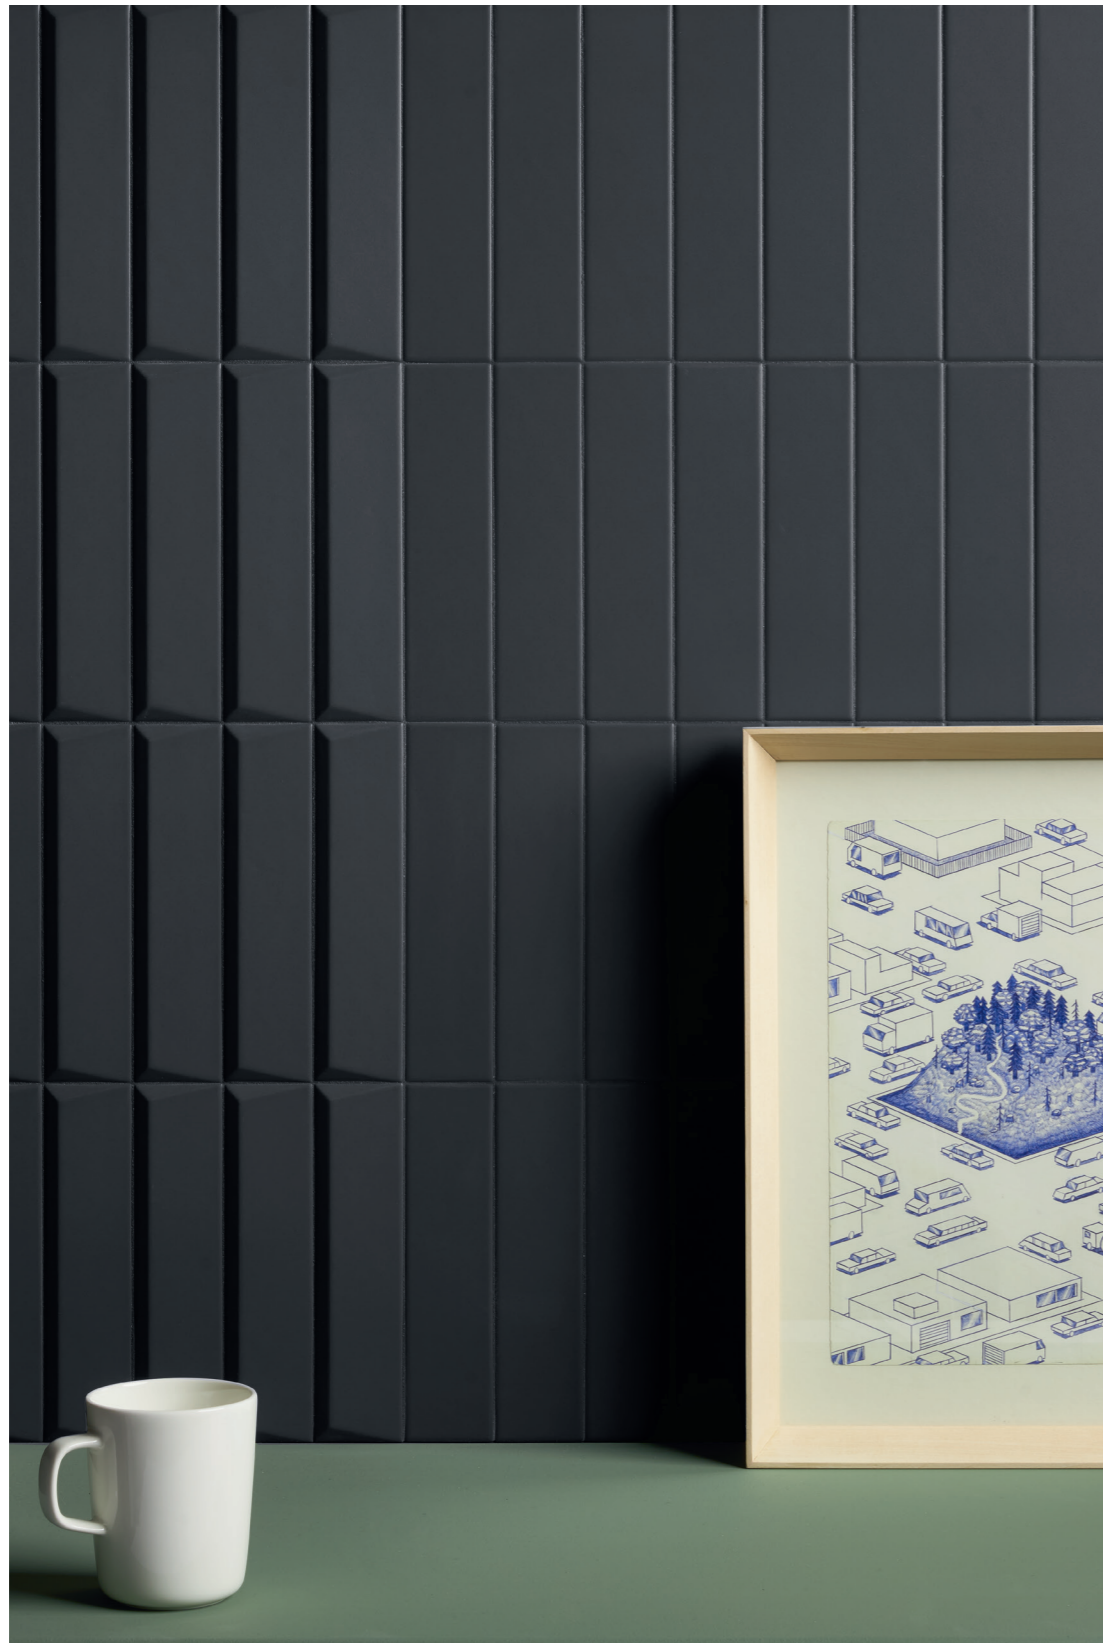

Biscuit Bordeaux Dune 5x20 2"x8"

Biscuit Bordeaux Strip / Plain / Dune / Peak / Stud / Waves 5x20 2"x8"

Biscuit Bordeaux Strip / Plain / Stud 5x20 2"x8"

Biscuit Powder Strip / Plain / Dune / Peak / Stud / Waves - Biscuit Bordeaux Plain 5x20 2"x8"

Biscuit Terra Strip / Plain / Dune / Peak / Stud / Waves 5x20 2"x8"

Biscuit Terra Plain / Dune 5x20 2"x8"

Biscuit Bianco Waves 5x20 2"x8"

Wall Biscuit Bianco Peak 5x20 2"x8 - Floor Futura White 15x15 6"x6"

Biscuit Bianco Dune 5x20 2"x8"

Biscuit Bianco Dune 5x20 2"x8"

Biscuit Salvia Strip / Plain / Dune / Peak / Stud / Waves 5x20 2"x8"

Biscuit Salvia Plain / Waves 5x20 2"x8

Biscuit Salvia Peak 5x20 2"x8"

Biscuit Salvia Dune 5x20 2"x8"

Biscuit Notte Strip / Plain / Dune / Peak / Stud / Waves 5x20 2"x8"

Biscuit Notte Peak / Plain 5x20 2"x8"

Biscuit Notte Stud 5x20 2"x8"

TECHNICAL DETAILS

BISCUIT

TECHNOLOGY **MONOCOTTURA IN PASTA BIANCA - WHITE BODY SINGLE-FIRED WALL TILE**