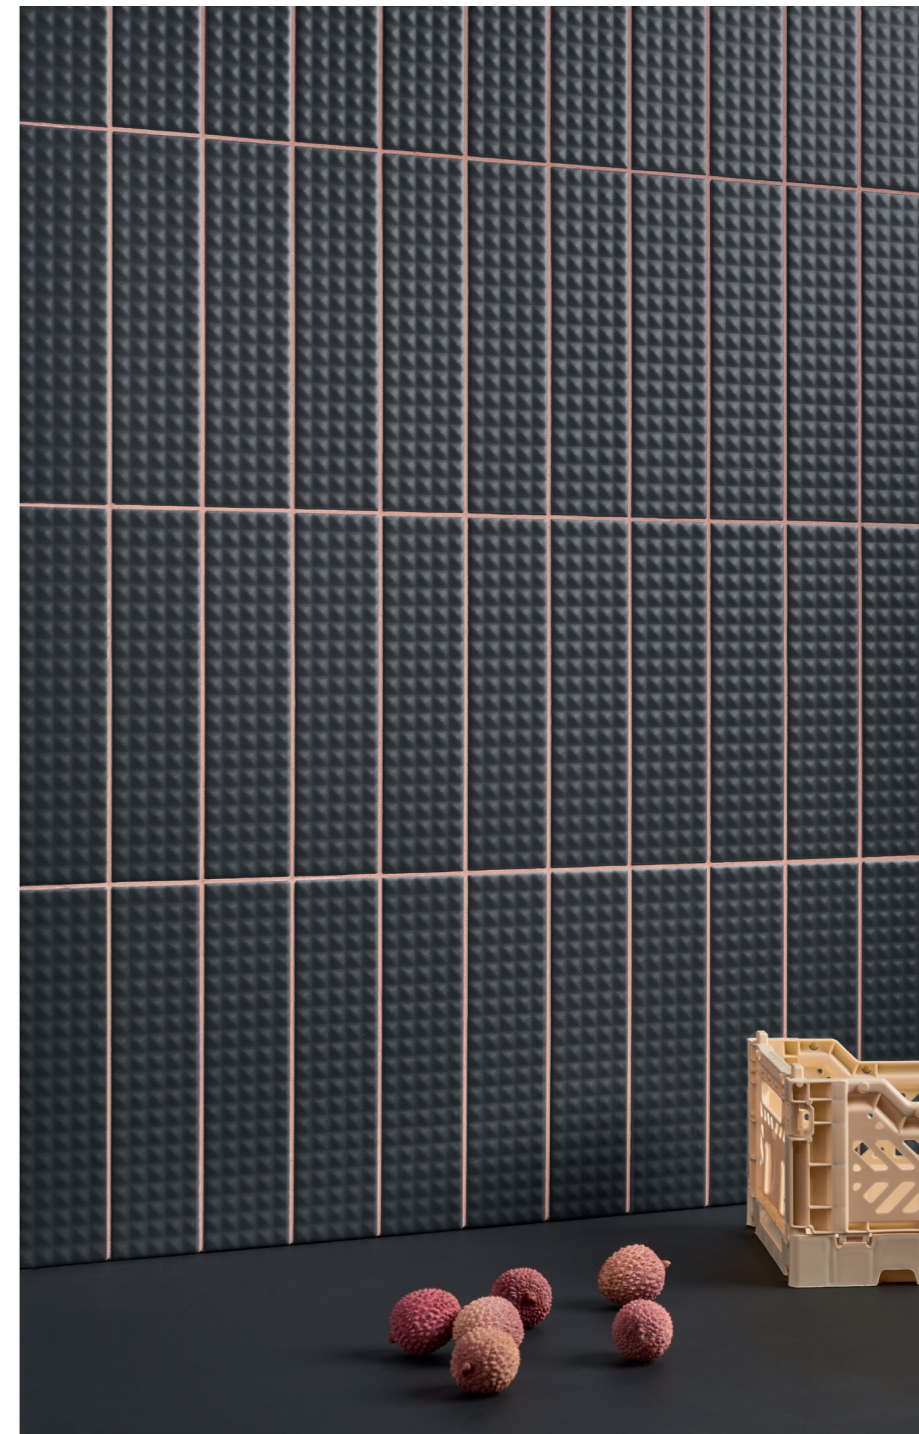

Biscuit Bordeaux Dune 5x20 2"x8"

Biscuit Bordeaux Strip / Plain / Dune / Peak / Stud / Waves 5x20 2"x8"

Biscuit Bordeaux Strip / Plain / Stud 5x20 2"x8"

Biscuit Powder Strip / Plain / Dune / Peak / Stud / Waves - Biscuit Bordeaux Plain 5x20 2"x8"

Biscuit Terra Strip / Plain / Dune / Peak / Stud / Waves 5x20 2"x8"

Biscuit Terra Plain / Dune 5x20 2"x8"

Biscuit Bianco Waves 5x20 2"x8"

Wall Biscuit Bianco Peak 5x20 2"x8 - Floor Futura White 15x15 6"x6"

Biscuit Bianco Dune 5x20 2"x8"

Biscuit Bianco Dune 5x20 2"x8"

Biscuit Salvia Strip / Plain / Dune / Peak / Stud / Waves 5x20 2"x8"

Biscuit Salvia Plain / Waves 5x20 2"x8

Biscuit Salvia Peak 5x20 2"x8"

Biscuit Salvia Dune 5x20 2"x8"

Biscuit Notte Strip / Plain / Dune / Peak / Stud / Waves 5x20 2"x8"

Biscuit Notte Peak / Plain 5x20 2"x8"

Biscuit Notte Stud 5x20 2"x8"

TECHNICAL DETAILS

BISCUIT

TECHNOLOGY **MONOCOTTURA IN PASTA BIANCA - WHITE BODY SINGLE-FIRED WALL TILE**