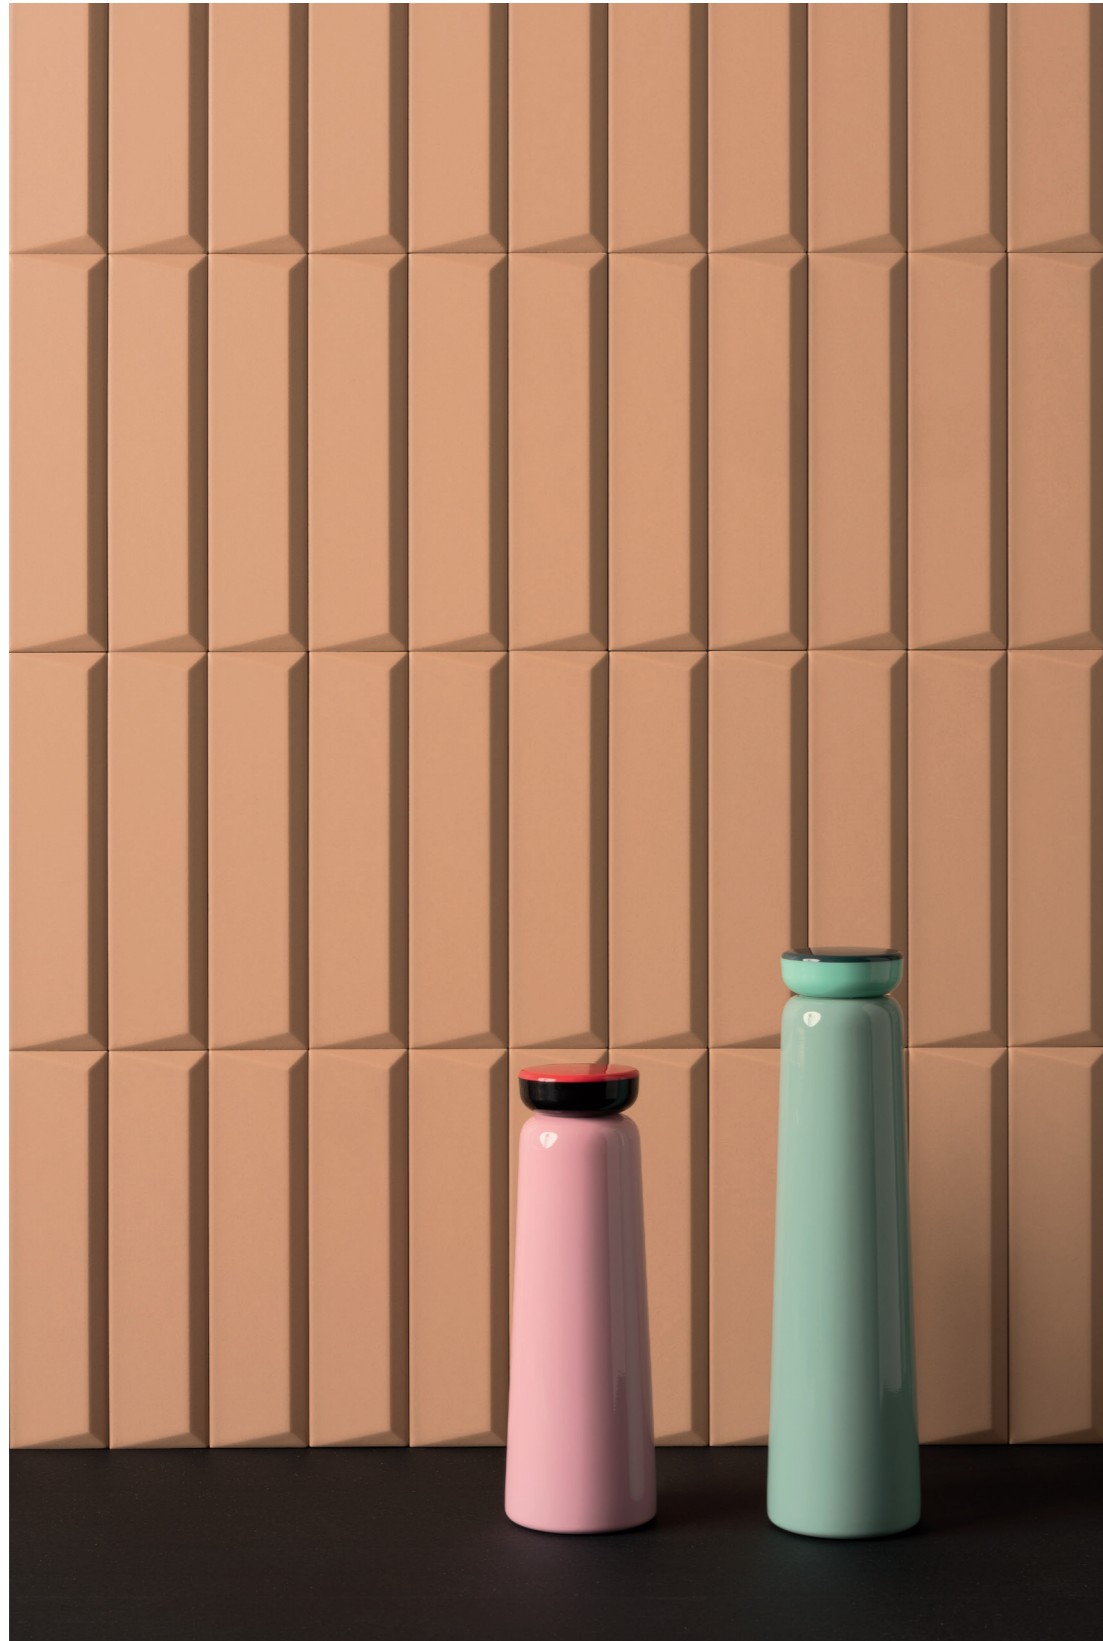

Biscuit Bordeaux Dune 5x20 2"x8"

Biscuit Bordeaux Strip / Plain / Dune / Peak / Stud / Waves 5x20 2"x8"

Biscuit Bordeaux Strip / Plain / Stud 5x20 2"x8"

Biscuit Powder Strip / Plain / Dune / Peak / Stud / Waves - Biscuit Bordeaux Plain 5x20 2"x8"

Biscuit Bordeaux Dune / Plain 5x20 2"x8"

Wall Biscuit Powder Peak / Plain 5x20 2"x8" - Floor Pixel41 Powder 11,55x11,55 5"x5"

Biscuit Powder Peak / Plain 5x20 2"x8"

Biscuit Terra Peak 5x20 2"x8"

Biscuit Terra Strip 5x20 2"x8"