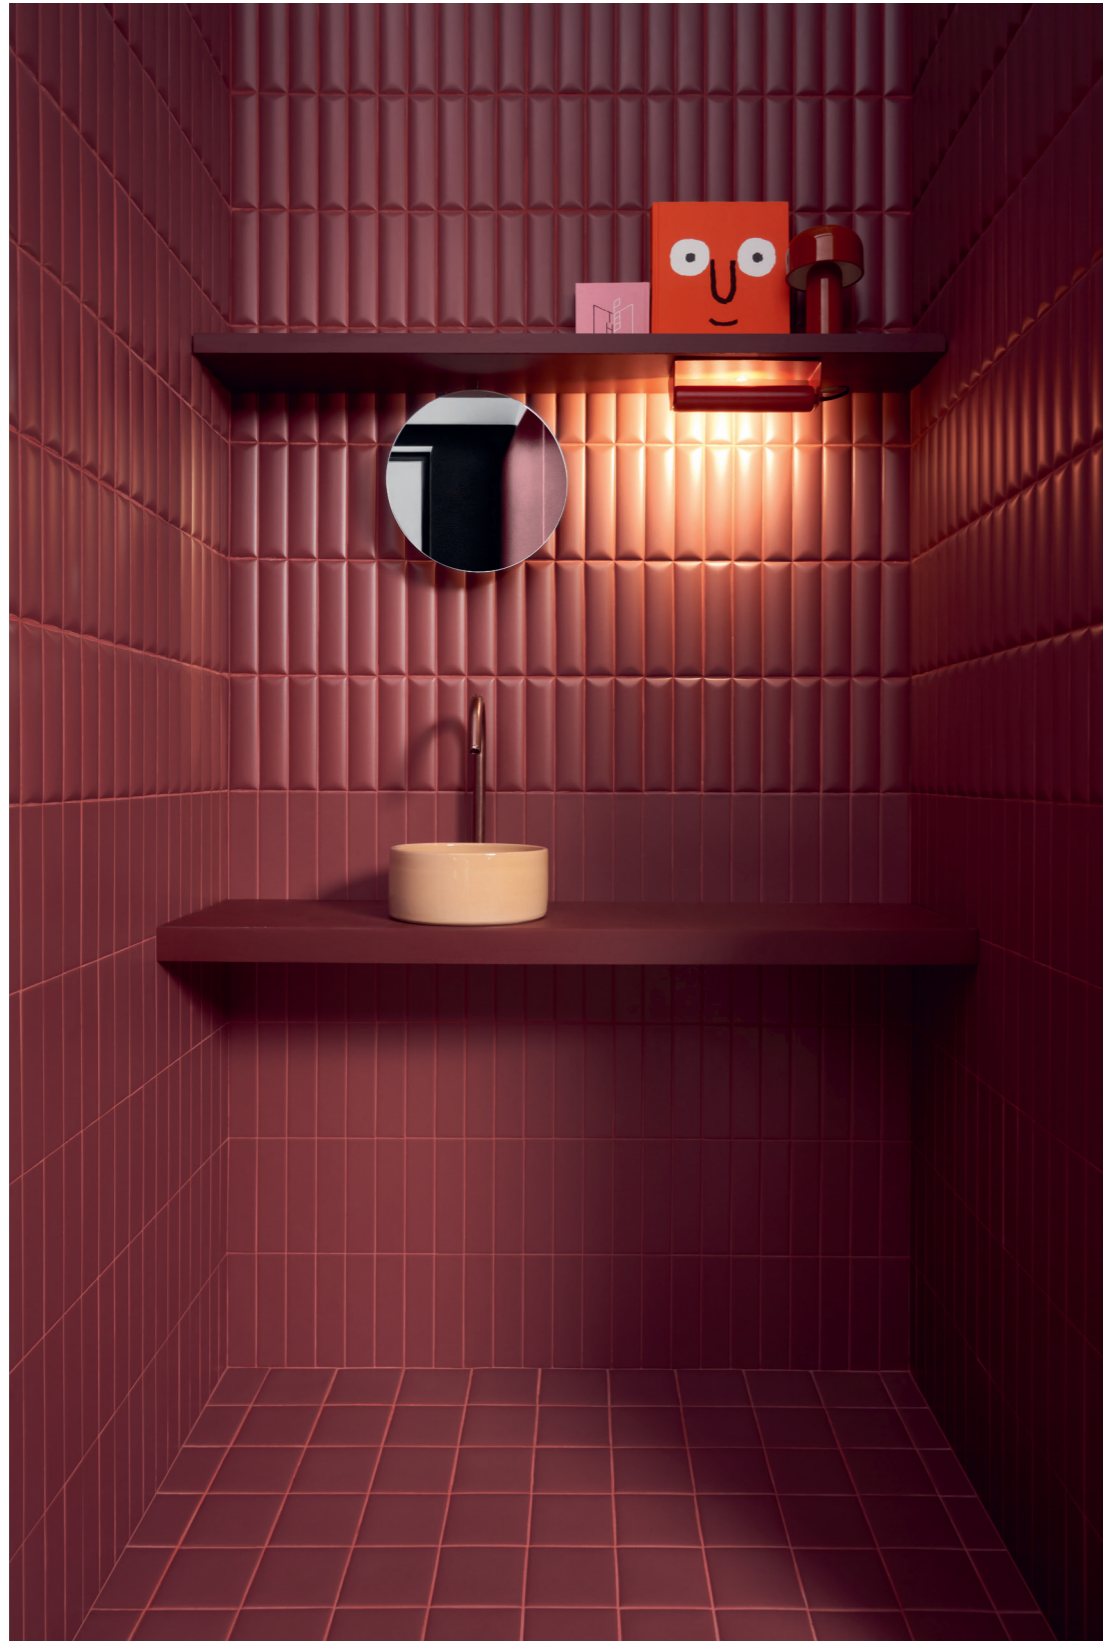

BISCUIT

CHOOSE YOUR RECIPE.

Sei superfici geometriche e tridimensionali, morbide ed opache, pensate per disegnare spazi architettonici attraverso rivestimenti mossi da luci ed ombre.

Un formato piccolo, 5x20 cm, declinato in sei colorazioni polverose:

Bordeaux, Terra, Powder, Bianco, Salvia e Notte.

Una collezione capace di stupire grazie alla semplicità degli elementi che la costituiscono.

I ate all your biscuits but i still want more!

Six, opaque, gentle, geometrical and three-dimensional surfaces, designed to create architectural spaces using wall tiles that are brought to life by light and shadow. A small size, 5x20 cm, available in six dusty colours,

Bordeaux, Terra, Powder, Bianco, Salvia and Notte.

A collection that is capable of astounding you by the simplicity of its elements.

I ate all your biscuits but i still want more!

Wall Biscuit Bordeaux Dune / Plain 5x20 2"x8" - Floor Pixel41 Bordeaux 11,55x11,55 5"x5"

Biscuit Bordeaux Dune 5x20 2"x8"

Biscuit Bordeaux Strip / Plain / Dune / Peak / Stud / Waves 5x20 2"x8"

Biscuit Bordeaux Strip / Plain / Stud 5x20 2"x8"

Biscuit Powder Strip / Plain / Dune / Peak / Stud / Waves - Biscuit Bordeaux Plain 5x20 2"x8"