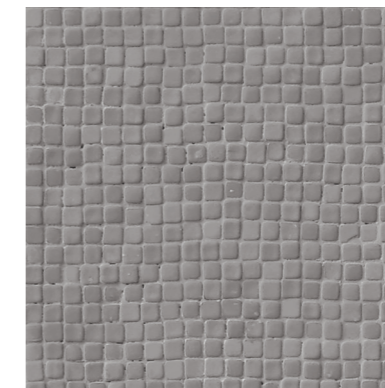

TECHNICAL DETAILS

NANO GAP

TECHNOLOGY TESSERE ESTRUSE SINGOLARMENTE IN PORCELLANATO A TUTTA MASSA
INDIVIDUALLY EXTRUDED TILES IN FULL-BODY PORCELAIN

FINISH OPACO - MATTE

THICKNESS 7 MM

NANO GAP SIZES

MOSAIC 1,2X1,2
NET 30X30

NANO GAP COLORS

4100481 NANO GAP BIANCO

4100482 NANO GAP GRIGIO

4100483 NANO GAP NERO

NANO GAP PACKING

NANO GAP	pcs	m ²	kg/box	box/pal	m ² /pal	kg/pal	thickness
Nano Gap	10	0,90	12,00	-	-	-	7 mm

NANO GAP GROUTS

NANO GAP	colori stucchi consigliati / advised grouts colors
BIANCO	Kerakoll 02
GRIGIO	Kerakoll 06
NERO	Kerakoll 12